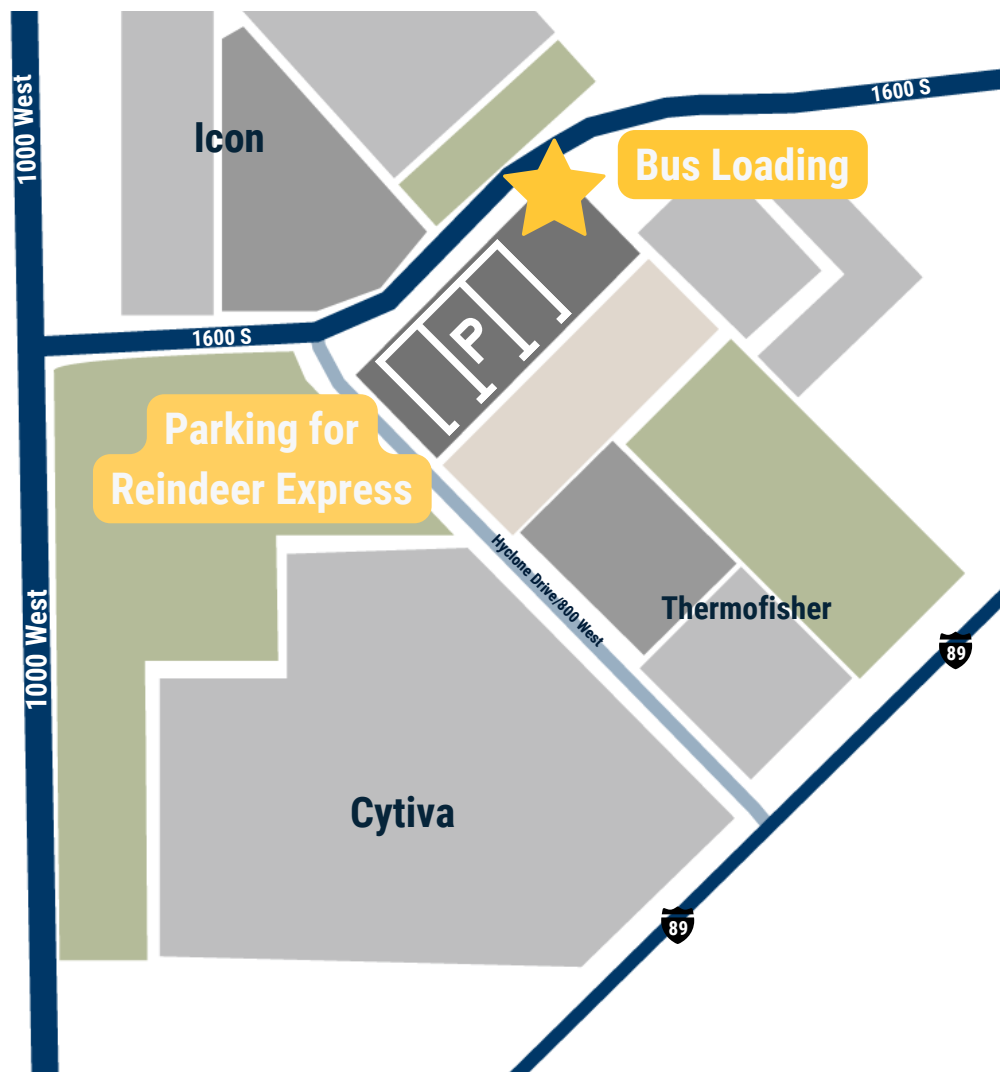

# REINDEER EXPRESS

## PARKING INFORMATION

Sessions run from 3:45-5:15 and 5:45 to 7:15 p.m. Parking and shuttle service are available near the iFit corporate campus in Logan at the corner of W 1600 S and Hyclone Drive/800 W highlighted on the map.

**No parking is allowed at the Utah State University Animal Science Farm where Reindeer Express is being held.**

College of Veterinary Medicine  
UtahStateUniversity